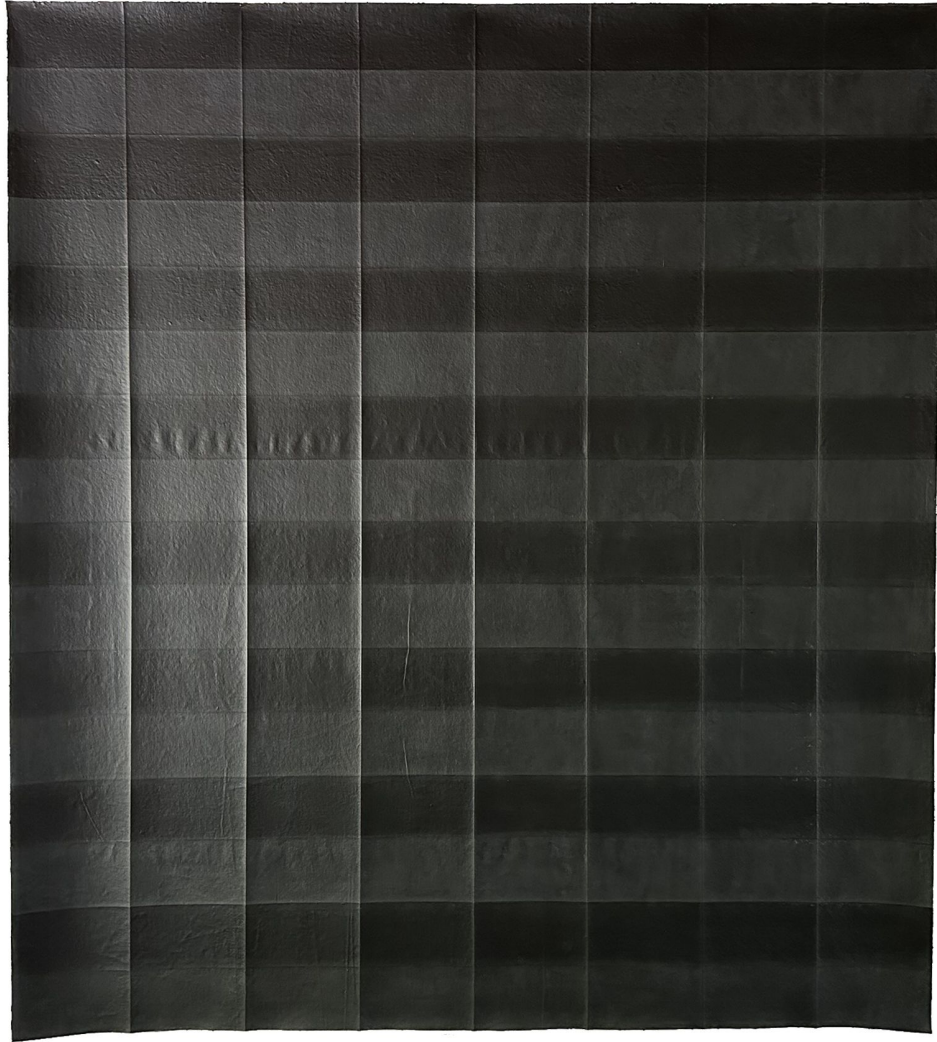

HAWKINS HQ

Kole Nichols

Night's Curtain, 2023

Acrylic, Gel Medium, Oil Stick
and Dust on canvas.

58 " x 58 "

(KN-004)