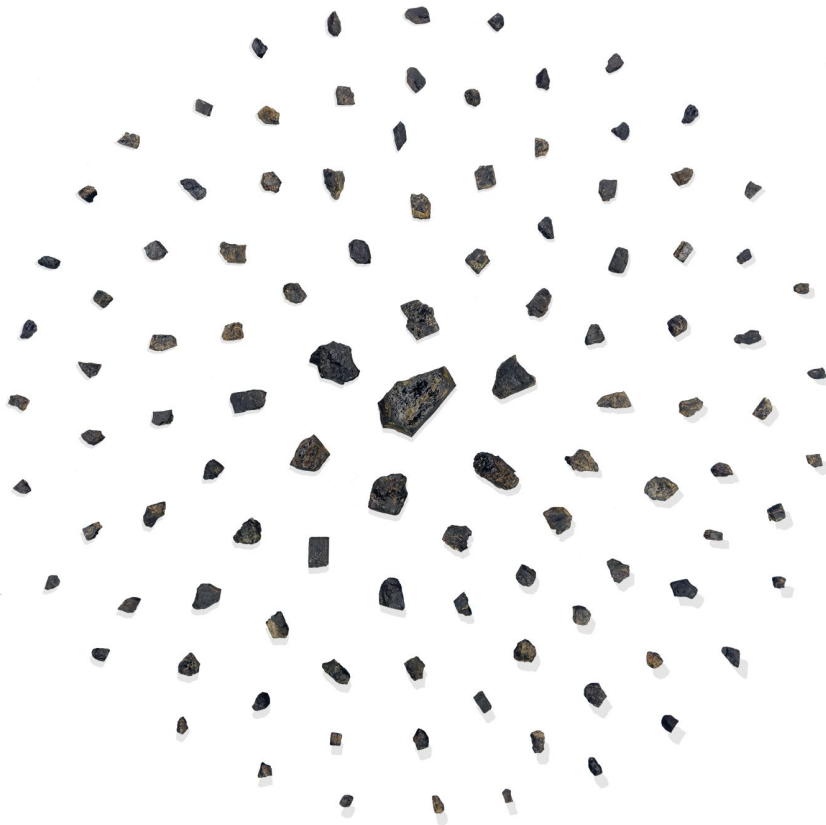

HAWKINS HQ

Kole Nichols

Satelite, 2023

Bituminous Coal

36 " x 36 "

(KN-007)