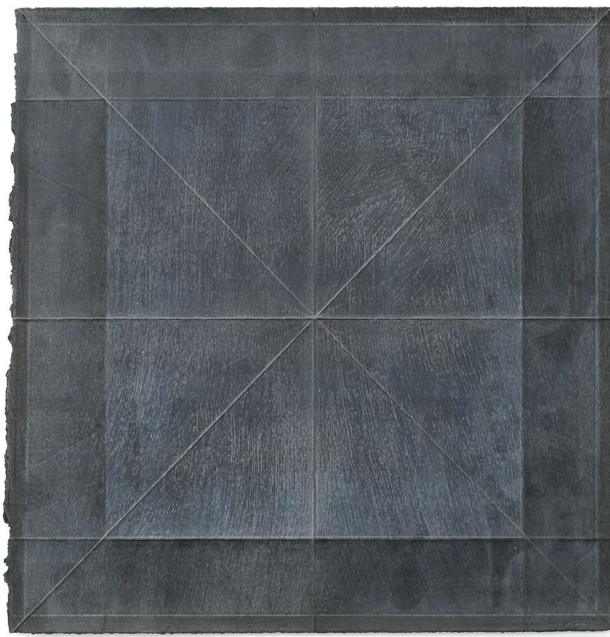

HAWKINS HQ

Kole Nichols

Night's Curtain, 2023

Acrylic, Gel Medium, Oil Stick
and Dust on canvas.

58 " x 58 "

(KN-004)

HAWKINS HQ

Kole Nichols

Apparition, 2023

Ink, Acrylic, Gel Medium
and Dust on paper.

30 " x 36 "

(KN-005)

HAWKINS HQ

Kole Nichols

Window, 2023

Natural Dye, Gel Medium
and Dust on paper.