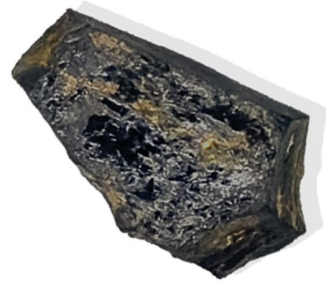

Exhibition Text

Within this show titled *Night's Curtain*, I have sought to analyze the theme of night through a lens where this phenomenon exists simultaneously as space, time, object, and material. At once still, and subtle, there is a sense of transience as shifts and changes occur with movement and the passage of time. There are prominent image systems that undulate between presence and absence while containing references to navigational tools, cyclical patterns, and natural phenomena. With soft perceptual shifts, natural materials, tactile surfaces, and moments of shimmering transcendence I've worked to develop a personal index that reflects the essence of night and its many forms.

HAWKINS HQ

Night's Curtain

Kole Nichols

October 7 - November 10

Biography

Kole Nichols (B. 1998) is a multi-disciplinary artist whose work often utilizes the languages of printmaking, drawing, painting, and sculpture as an expanded approach to art-making in order to navigate their conceptual interests. Nichols was born and raised in Alabama where he attended the University of Alabama at Birmingham (BFA) before later attending The University of Alabama where he received an MFA. Recent exhibitions in which they have been featured include a solo show at the Wiregrass Museum of Art (2023), The Gadsden Museum of Art (2023), and the Red Clay Survey: Exhibition of Contemporary Southern Art at the Huntsville Museum of Art (2020).