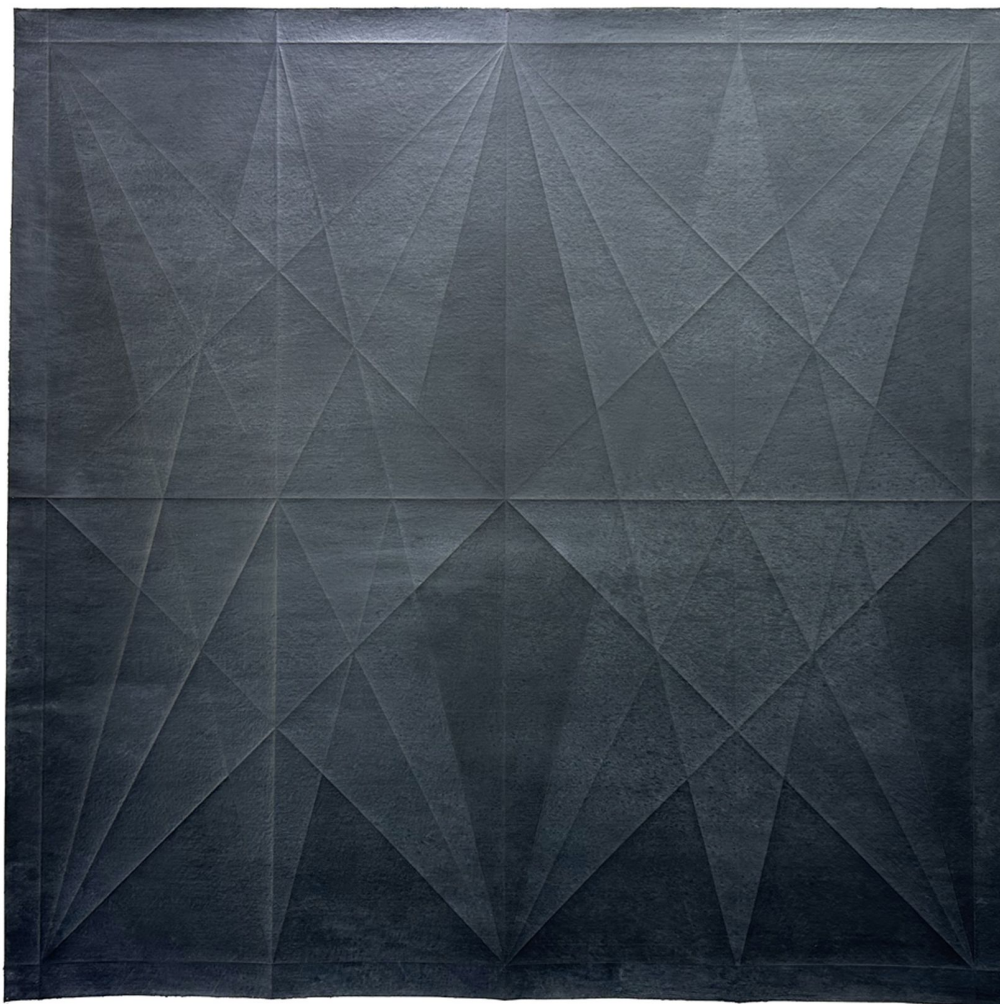

HAWKINS HQ

Kole Nichols

Reckoner II (Sirius), 2023

Acrylic, Oil stick, Gel Medium,
and dust on canvas.

59 " x 56 "

(KN-001)