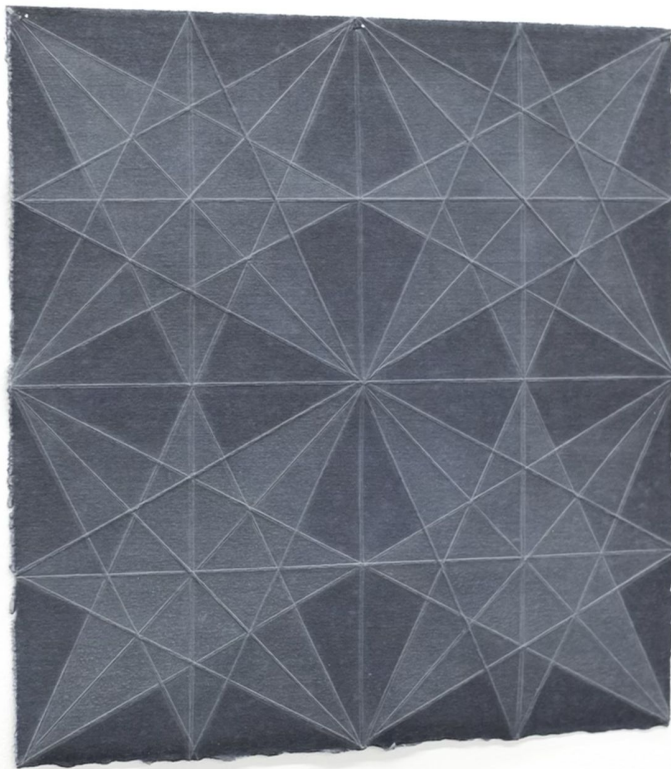

Reckoner, 2023

Natural Dye, Gel Medium,
and dust on paper.

10 " x 10 "

(KN-002)

HAWKINS HQ

Kole Nichols

Reckoner, 2023

Natural Dye, Gel Medium,
and dust on paper.