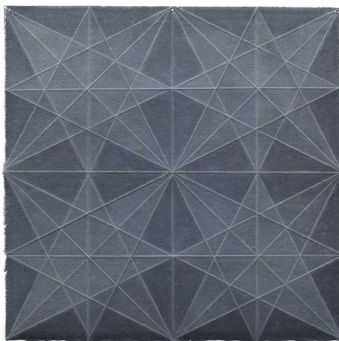

Exhibition Text

Within this show titled *Night's Curtain*, I have sought to analyze the theme of night through a lens where this phenomenon exists simultaneously as space, time, object, and material. At once still, and subtle, there is a sense of transience as shifts and changes occur with movement and the passage of time. There are prominent image systems that undulate between presence and absence while containing references to navigational tools, cyclical patterns, and natural phenomena. With soft perceptual shifts, natural materials, tactile surfaces, and moments of shimmering transcendence I've worked to develop a personal index that reflects the essence of night and its many forms.

HAWKINS HQ

Night's Curtain

Kole Nichols

October 7 - November 10

Biography

Kole Nichols (B. 1998) is a multi-disciplinary artist whose work often utilizes the languages of printmaking, drawing, painting, and sculpture as an expanded approach to art-making in order to navigate their conceptual interests. Nichols was born and raised in Alabama where he attended the University of Alabama at Birmingham (BFA) before later attending The University of Alabama where he received an MFA. Recent exhibitions in which they have been featured include a solo show at the Wiregrass Museum of Art (2023), The Gadsden Museum of Art (2023), and the Red Clay Survey: Exhibition of Contemporary Southern Art at the Huntsville Museum of Art (2020).

HAWKINS HQ

Kole Nichols

Reckoner II (Sirius), 2023

Acrylic, Oil stick, Gel Medium,
and dust on canvas.

59 " x 56 "

(KN-001)

HAWKINS HQ

Kole Nichols