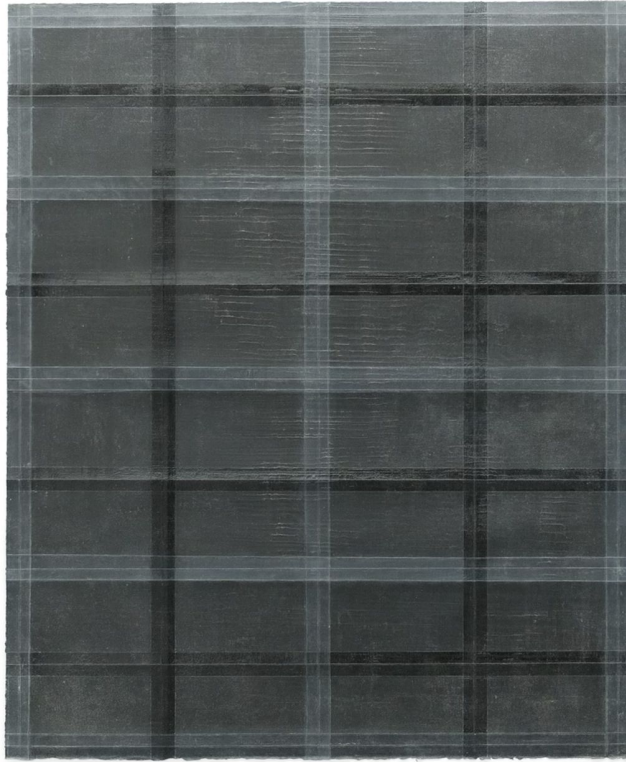

HAWKINS HQ

Kole Nichols

Night's Curtain, 2023

Acrylic, Gel Medium, Oil Stick
and Dust on canvas.

58 " x 58 "

(KN-004)

HAWKINS HQ

Kole Nichols