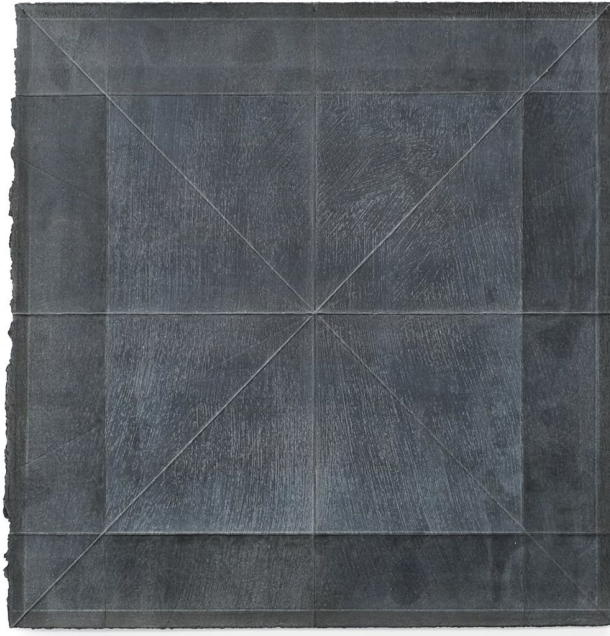

HAWKINS HQ

Kole Nichols

Window, 2023

Natural Dye, Gel Medium
and Dust on paper.

14 " x 14.5 "

(KN-006)