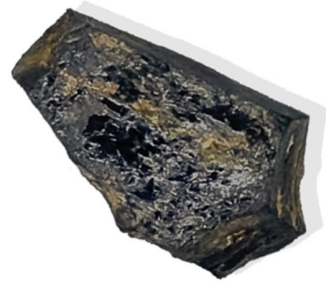

HAWKINS HQ

Night's Curtain

Kole Nichols

October 7 - November 10