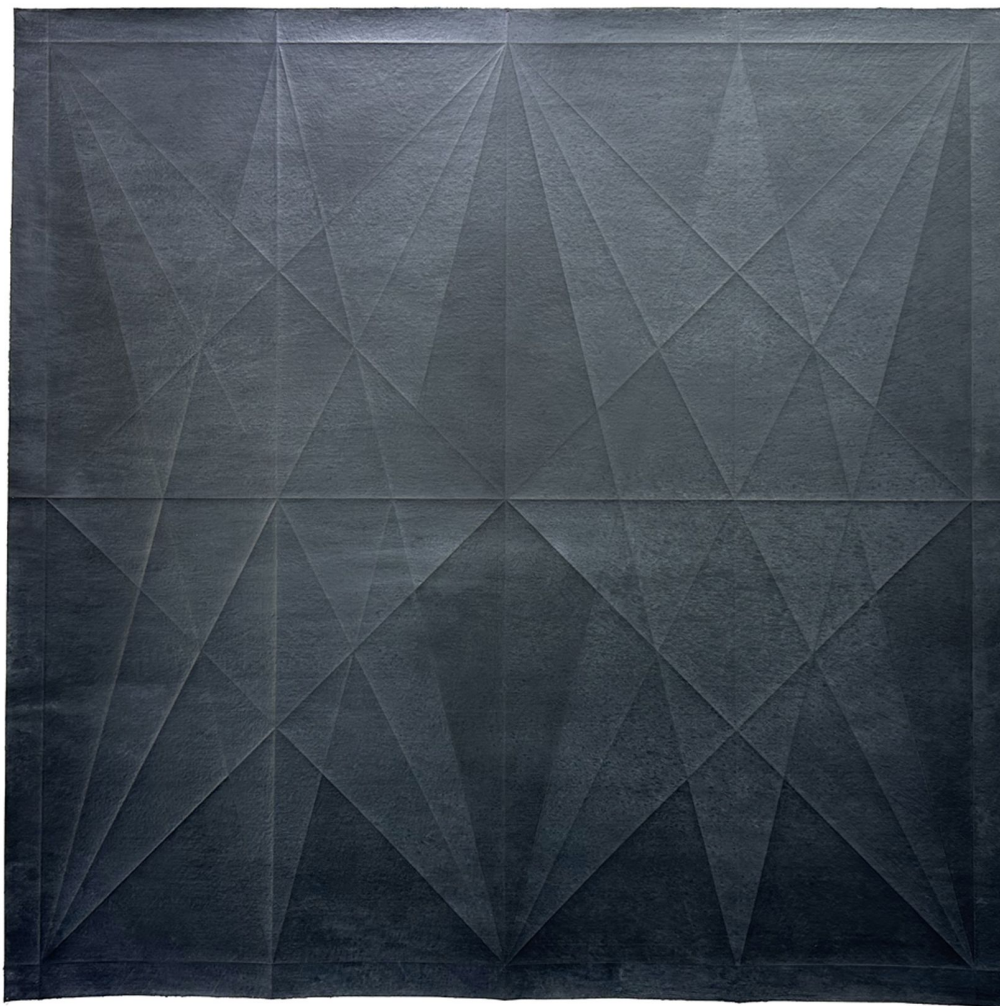

HAWKINS HQ

Kole Nichols

Reckoner II (Sirius), 2023

Acrylic, Oil stick, Gel Medium,
and dust on canvas.

59 " x 56 "

(KN-001)