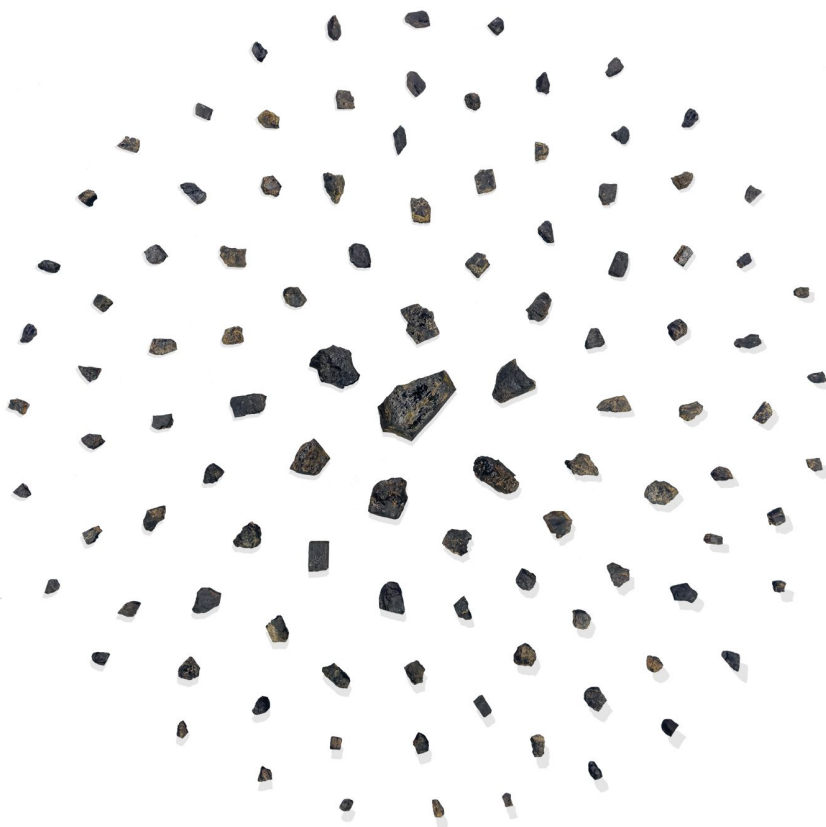

HAWKINS HQ

Kole Nichols

Satelite, 2023

Bituminous Coal

36 " x 36 "

(KN-007)