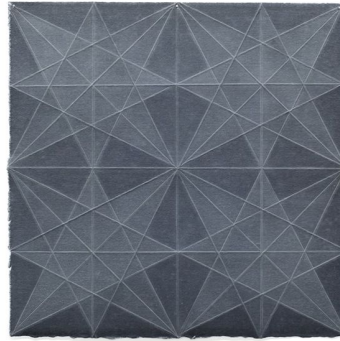

HAWKINS HQ

Night's Curtain

Kole Nichols

October 7 - November 10

Biography

Kole Nichols (B. 1998) is a multi-disciplinary artist whose work often utilizes the languages of printmaking, drawing, painting, and sculpture as an expanded approach to art-making in order to navigate their conceptual interests. Nichols was born and raised in Alabama where he attended the University of Alabama at Birmingham (BFA) before later attending The University of Alabama where he received an MFA. Recent exhibitions in which they have been featured include a solo show at the Wiregrass Museum of Art (2023), The Gadsden Museum of Art (2023), and the Red Clay Survey: Exhibition of Contemporary Southern Art at the Huntsville Museum of Art (2020).

HAWKINS HQ

Kole Nichols

Reckoner II (Sirius), 2023

Acrylic, Oil stick, Gel Medium,
and dust on canvas.

59 " x 56 "

(KN-001)

HAWKINS HQ

Kole Nichols