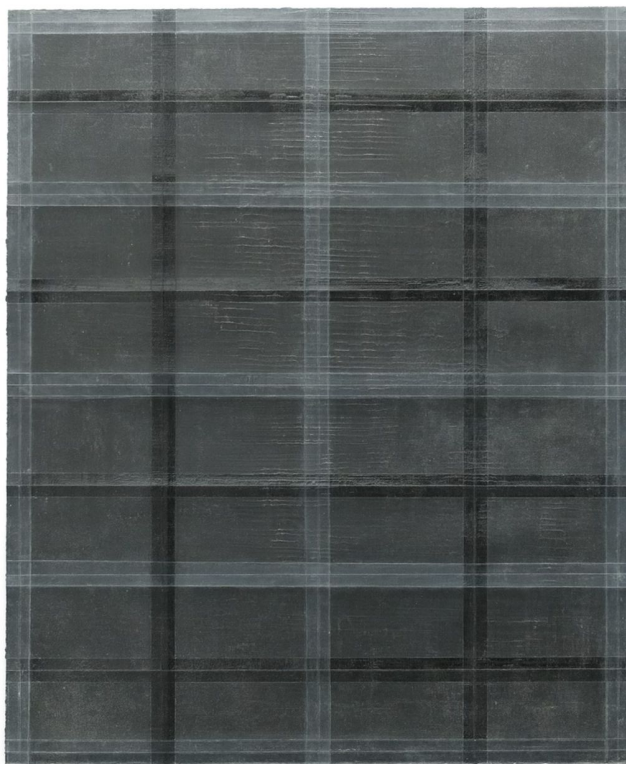

HAWKINS HQ

Kole Nichols

Night's Curtain, 2023

Acrylic, Gel Medium, Oil Stick
and Dust on canvas.

58 " x 58 "

(KN-004)

HAWKINS HQ

Kole Nichols