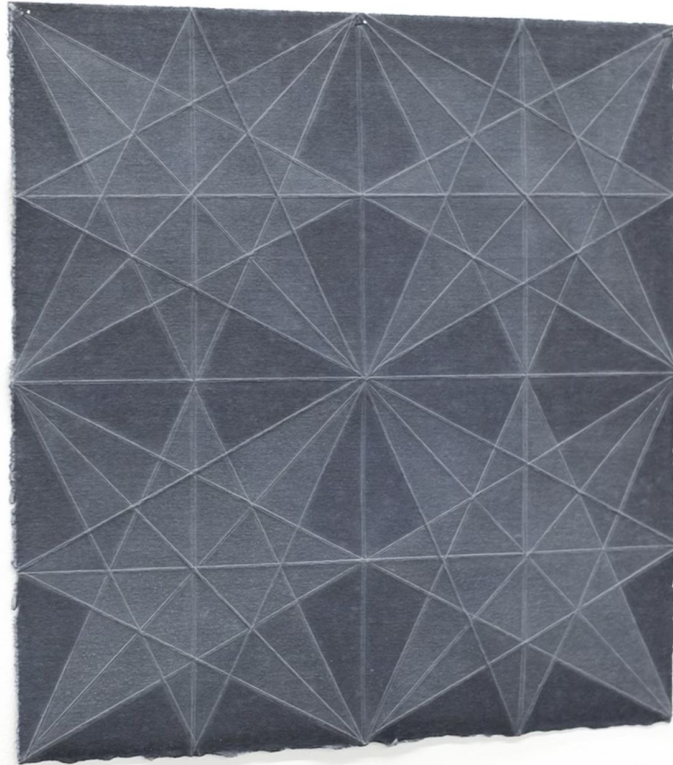

HAWKINS HQ

Kole Nichols

Reckoner, 2023

Natural Dye, Gel Medium,
and dust on paper.

10 " x 10 "

(KN-002)