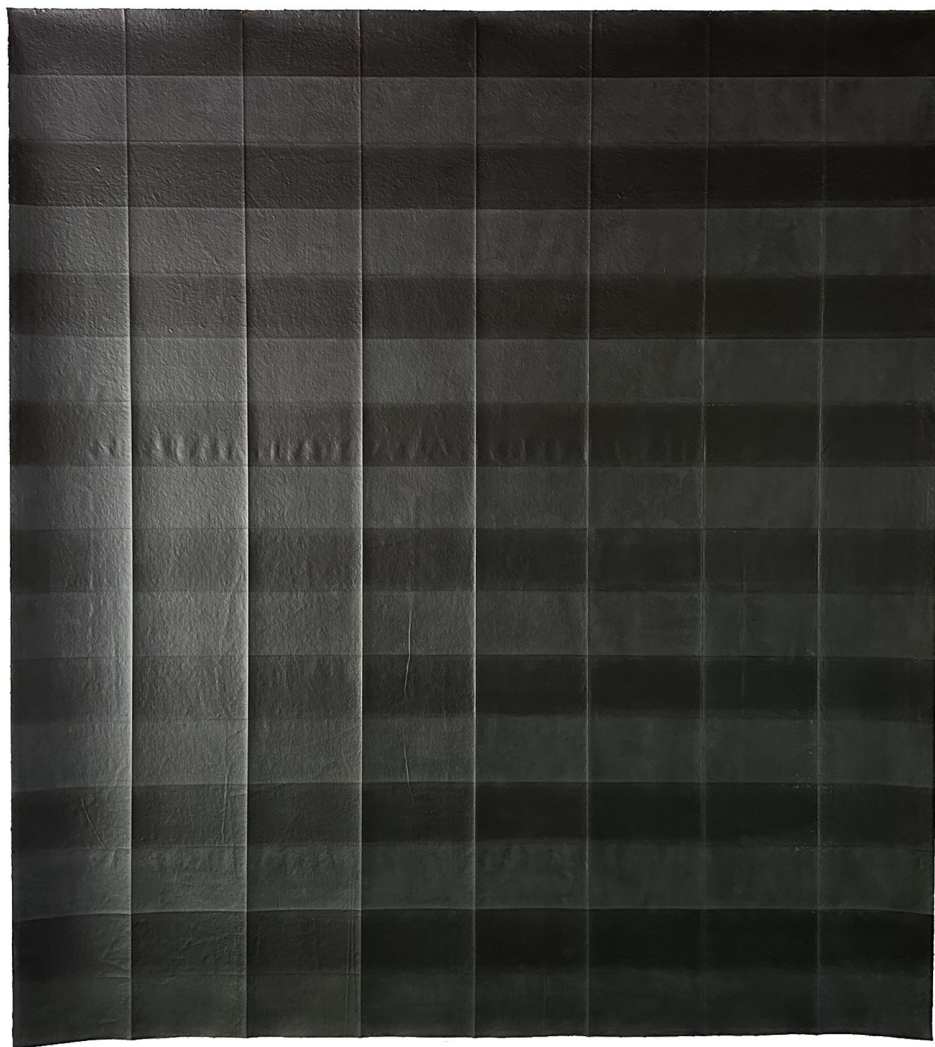

HAWKINS HQ

Kole Nichols

Night's Curtain, 2023

Acrylic, Gel Medium, Oil Stick
and Dust on canvas.

58 " x 58 "

(KN-004)