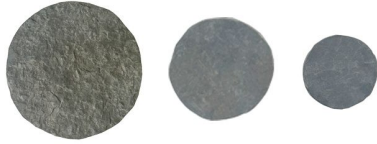

Kole Nichols

Satelite, 2023

Bituminous Coal

36 " x 36 "

(KN-007)

2500 usd

3400 cad

HAWKINS HQ