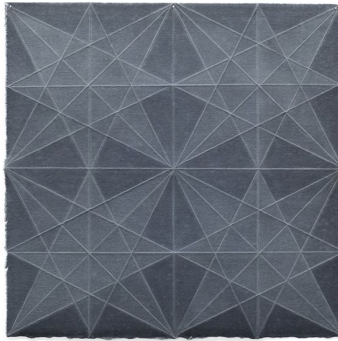

HAWKINS HQ

Kole Nichols

Reckoner, 2023

Natural Dye, Gel Medium,
and dust on paper.

10 " x 10 "

(KN-002)

600 usd

825 cad