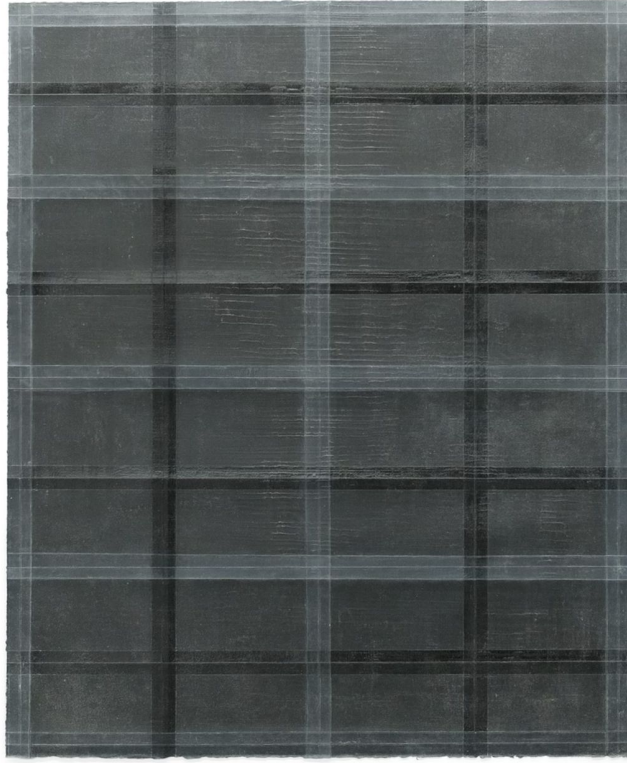

HAWKINS HQ

Kole Nichols

Apparition, 2023

Ink, Acrylic, Gel Medium
and Dust on paper.

30 " x 36 "

(KN-005)

1500 usd

2050 cad