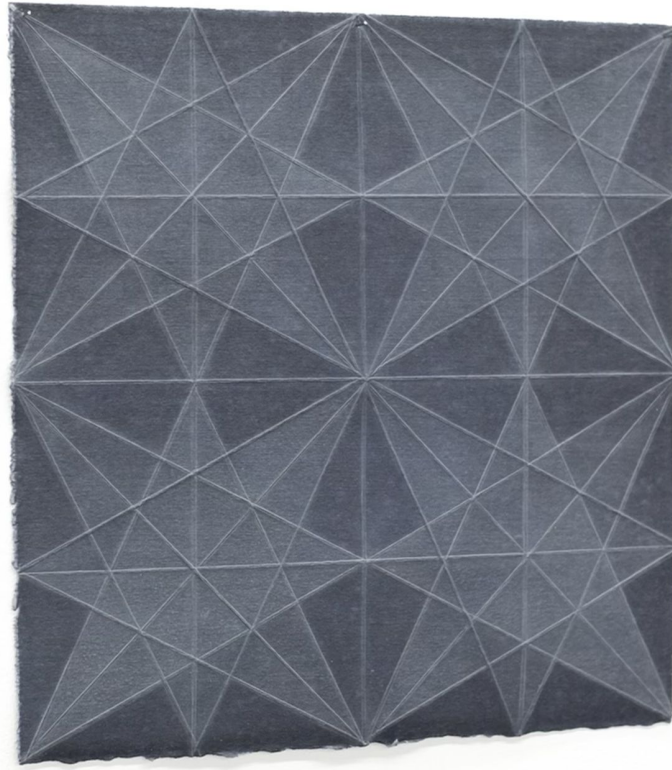

HAWKINS HQ

Kole Nichols

Reckoner, 2023

Natural Dye, Gel Medium,
and dust on paper.

10 " x 10 "

(KN-002)

600 usd

825 cad