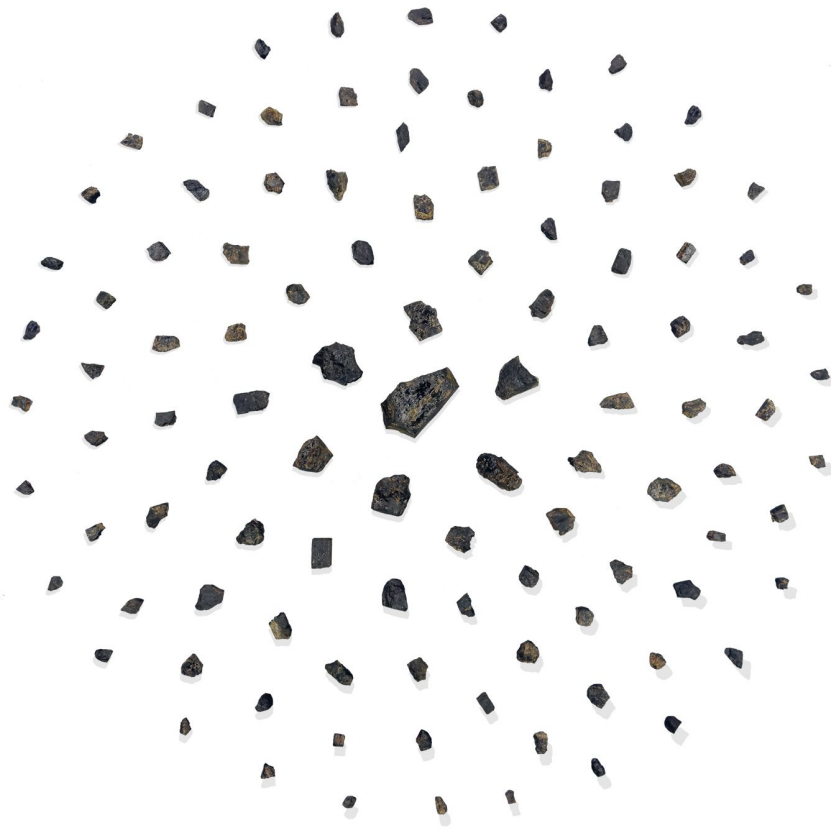

HAWKINS HQ

Kole Nichols

Window, 2023

Natural Dye, Gel Medium
and Dust on paper.

14 " x 14.5 "

(KN-006)

800 usd
1100 cad

HAWKINS HQ