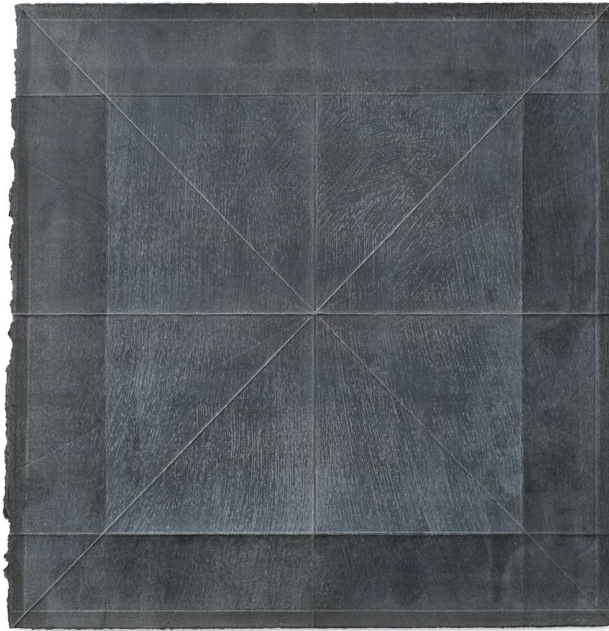

HAWKINS HQ

Kole Nichols

Window, 2023

Natural Dye, Gel Medium
and Dust on paper.

14 " x 14.5 "

(KN-006)

800 usd
1100 cad