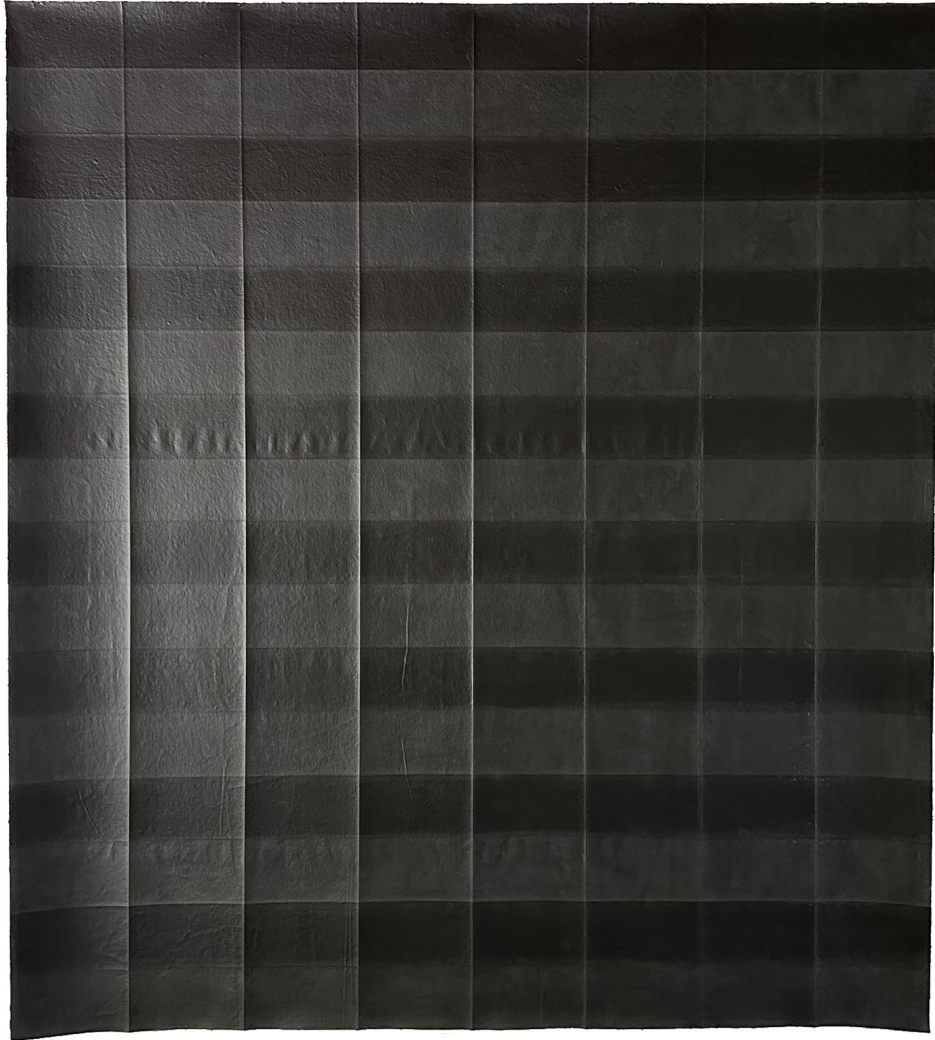

HAWKINS HQ

Kole Nichols

Lantern, 2023

Acrylic Medium, and graphite
stick on canvas.

35 " x 39 "

(KN-003)

1600 usd

2200 cad

HAWKINS HQ

Kole Nichols

Night's Curtain, 2023

Acrylic, Gel Medium, Oil Stick
and Dust on canvas.

58 " x 58 "

(KN-004)

3000 usd

4100 cad