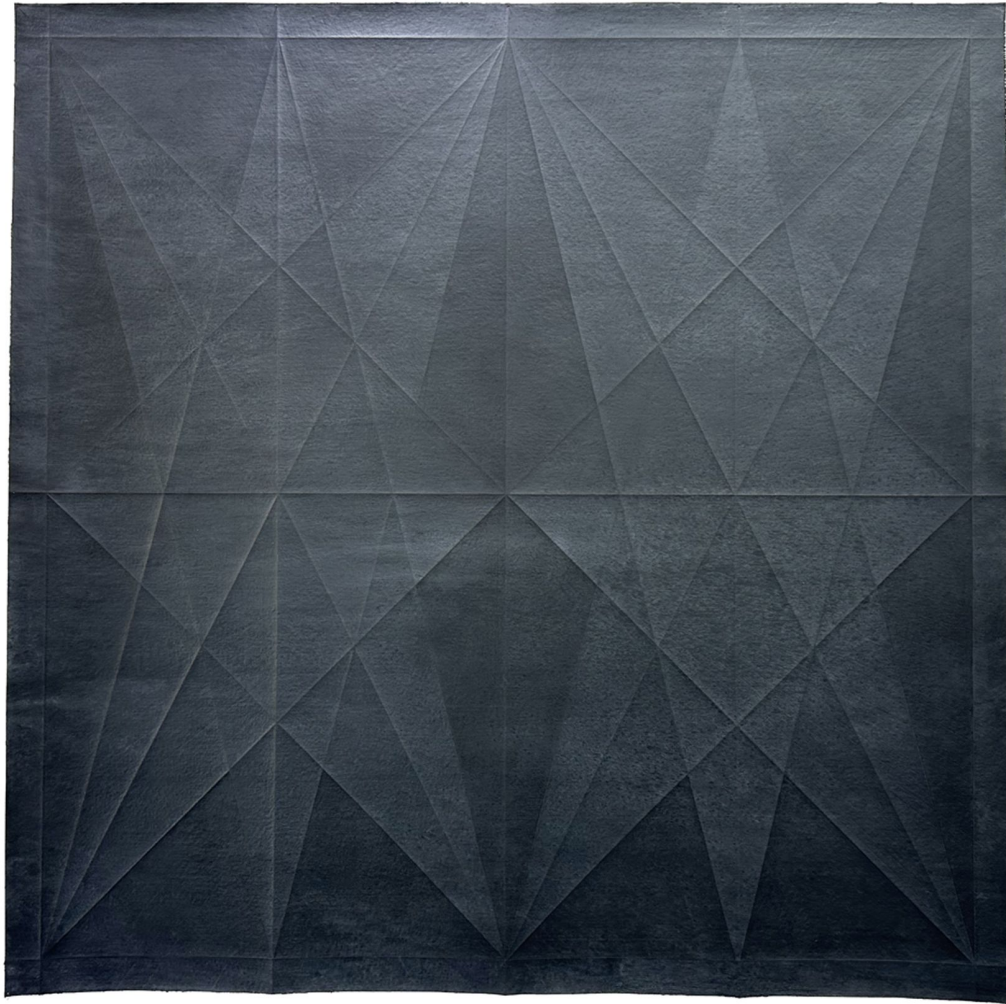

HAWKINS HQ

Kole Nichols

Reckoner II (Sirius), 2023

Acrylic, Oil stick, Gel Medium,
and dust on canvas.

59 " x 56 "

(KN-001)

3000 usd

4100 cad